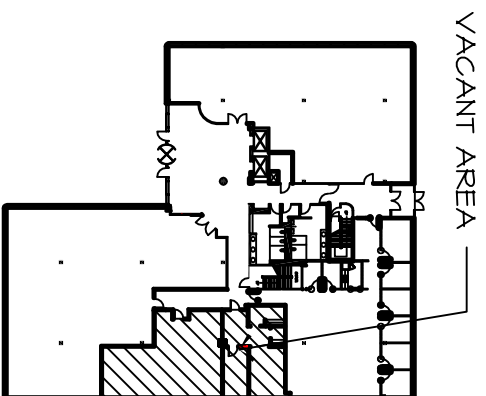

**FIRST FLOOR VACANT SPACE - SUITE 100 & 110**  
 SCALE : NTS

**FIRST FLOOR KEY PLAN**  
 SCALE : NTS

WWW.ACCORDIAREALTY.COM  
 96 SULLIVAN DRIVE,  
 WEST ORANGE, NEW JERSEY 07052

RIVER DR. CENTER II  
 ELMWOOD PARK, NEW JERSEY