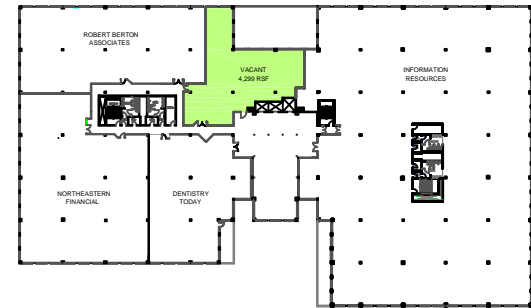

**VACANT
4,299 RSF**

SECOND FLOOR VACANT

SCALE: 1/8"=1'-0"

KEYPLAN

Second Floor

Greenbrook Executive Center

100 Passaic Avenue
Fairfield, NJ 07004

May 2006