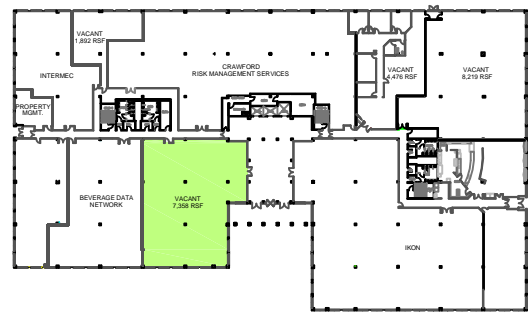

**VACANT
7,358 RSF**

FIRST FLOOR VACANT

SCALE: 1/8"=1'-0"
0' 2' 4' 6' 8' 12' 16' 24'

KEYPLAN

First Floor

Greenbrook Executive Center
100 Passaic Avenue
Fairfield, NJ 07004

Transwestern

May 2006